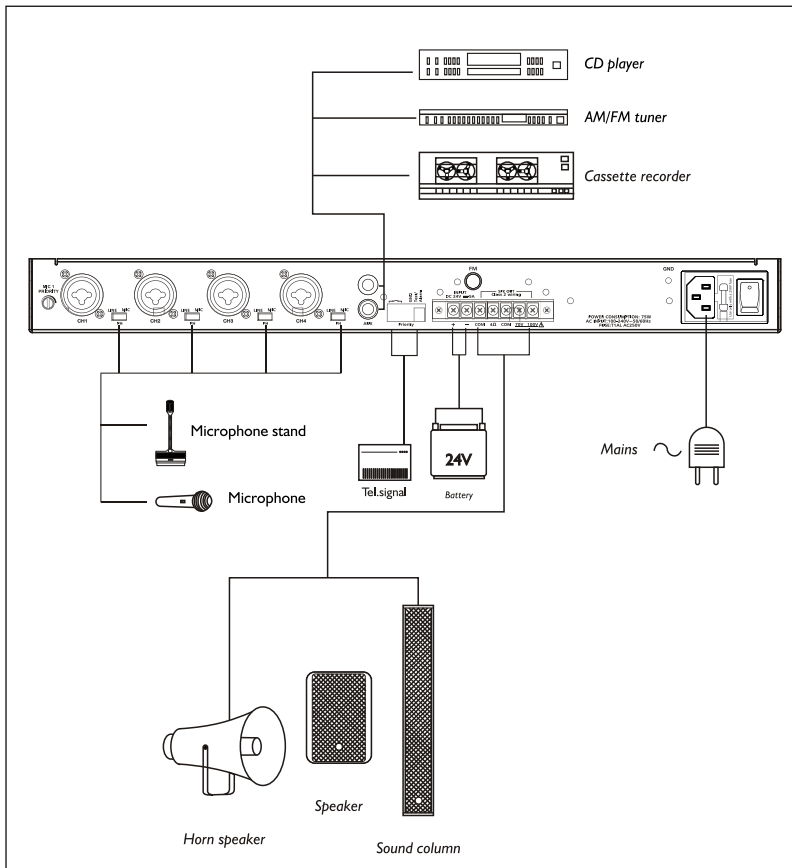

- 120W RMS mono
- 70v and 8 ohm outputs
- 4 microphone / line inputs
- 1 stereo AUX input
- MP3/USB/SD/FM/Bluetooth
- ECHO Function
- High current switching power with class-D amplifier
- 1U Rack

Power supply	AC 100-240V 50/60HZ / DC24V
Power output (1K/70V/100V)	120W(RMS)
Frequency response	80HZ-16KHZ(±3dB)
T.H.D	≤ 1%.
S/N Ratio	Mic: ≥65dB. Phantom: ≥65dB. line: ≥75dB. AUX: ≥75dB.
Input/Sensitivity	Mic: -52dBV balanced. Phantom: -52dBV/18V balanced. line: -10dBV balanced. AUX: -10dBV balanced. Test/alarm: -10dBV balanced.
Equalizer Controls	BASS: ± 10dB(at 100HZ), TREBLE: ± 10dB(at 10KHZ),
Indicators	Pow: Greed led. Sig : Greed led. Pro : Red led. Clip : Red led
Output	COM,4Ω,70V,100V
Controls	4 input volume controls, 1 Aux volume controls. 2 Treble/Bass controls, 1 Master volume control. 4 Mic / phantom / line selector switch. 1. Mic1 Priority controls. MP3 player with SD/USB interface. ECHO function.
Dimensions(W×D×H)	483x281x44mm.
Net weight	4.9KG