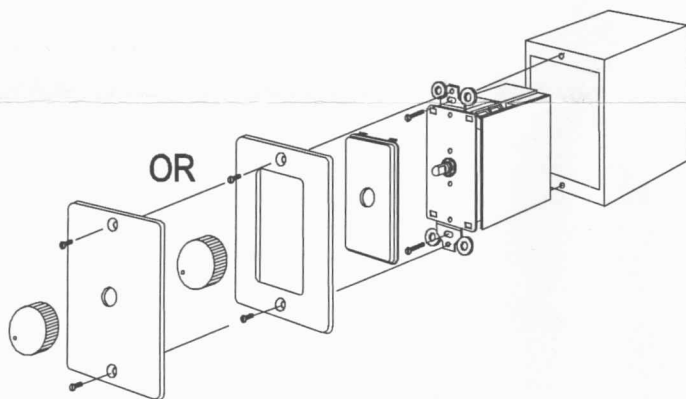

## CONNECTION DIAGRAM

## ASSEMBLY DIAGRAM

## JUMPER SETTINGS

Mounting depth: 2.87" (73mm) from finished wall.