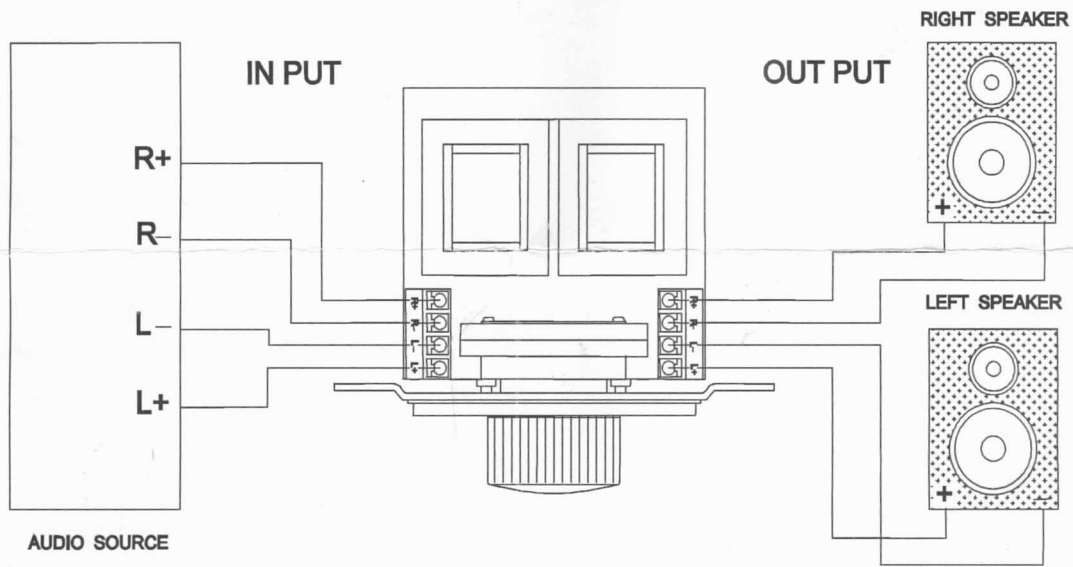

## CONNECTION DIAGRAM

## ASSEMBLY DIAGRAM

## JUMPER SETTINGS

Mounting depth: 2.87" (73mm) from finished wall.