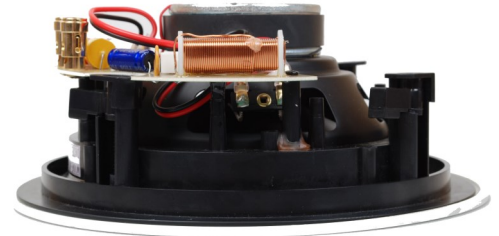

AS-32

In ceiling type 6.5" speaker boasts a very thin grille held with magnets. The AS-32 has a modern design that makes the speaker almost disappear. Excellent frequency response. Separate speaker and tweeter for better results with adjustable eyeball tweeter. Can be installed in a humid environment. Exceptional quality. Spring loaded gold plated terminals.

Optional tile bridge: AR-62

Specifications

Mounting hardware included

System type	Ceiling Speaker 6.5"
Impedance	6 ohm
Sensitivity (1w/1m)	86dB
Frequency Response(-10dB)	60Hz~20kHz
Max program power	100W
Max continuous power, RMS	30W
Tap selector	N/A
Low-Frequency voice coil	25.5mm
Crossover Frequency	8kHz
Network Type: Low pass	12dB
Network Type: High Pass	12dB
Enclosure Material	ABS
Grille	Steel
Inputs	Push terminals
Colors	Black
Height	85mm
Diameter	235mm
Weight	1.3kg
Shipping weight	7.7kg
Packaging	2PRS
Included Accessories	Manual, grille puller
CE:	No
ROHS:	Approved
Transformer tapings	N/A