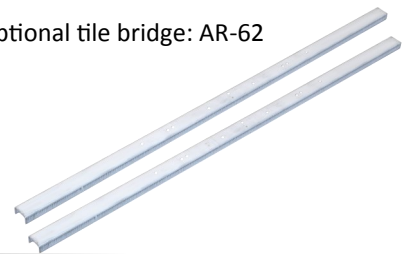

AS-32

In ceiling type 6.5" speaker boasts a very thin grille held with magnets. The AS-32 has a modern design that makes the speaker almost disappear. Excellent frequency response. Separate speaker and tweeter for better results with adjustable eyeball tweeter. Can be installed in a humid environment. Exceptional quality. Spring loaded gold plated terminals.

Optional tile bridge: AR-62

Specifications

Mounting hardware included

System type	Ceiling Speaker 6.5"
Impedance	6 ohm
Sensitivity (1w/1m)	86dB
Frequency Response(-10dB)	60Hz~20kHz
Max program power	100W
Max continuous power, RMS	30W
Tap selector	N/A
Low-Frequency voice coil	25.5mm
Crossover Frequency	8kHz
Network Type: Low pass	12dB
Network Type: High Pass	12dB
Enclosure Material	ABS
Grille	Steel
Inputs	Push terminals
Colors	Black
Height	85mm
Diameter	235mm
Weight	1.3kg
Shipping weight	7.7kg
Packaging	2PRS
Included Accessories	Manual, grille puller
CE:	No
ROHS:	Approved
Transformer tapings	N/A