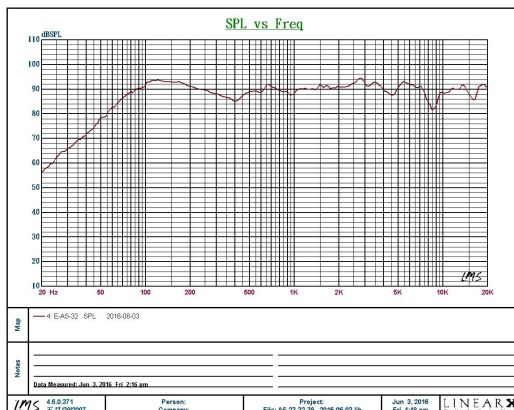

Optional tile bridge: AR-62

Specifications

Mounting hardware included

System type	Ceiling Speaker 6.5"
Impedance	6 ohm
Sensitivity (1w/1m)	86dB
Frequency Response(-10dB)	60Hz~20kHz
Max program power	100W
Max continuous power, RMS	30W
Tap selector	N/A
Low-Frequency voice coil	25.5mm
Crossover Frequency	8kHz
Network Type: Low pass	12dB
Network Type: High Pass	12dB
Enclosure Material	ABS
Grille	Steel
Inputs	Push terminals
Colors	Black
Height	85mm
Diameter	235mm
Weight	1.3kg
Shipping weight	7.7kg
Packaging	2PRS
Included Accessories	Manual, grille puller
CE:	No
ROHS:	Approved
Transformer tapings	N/A

Graphs and Plots

Frequency Response

Impedance/Phase